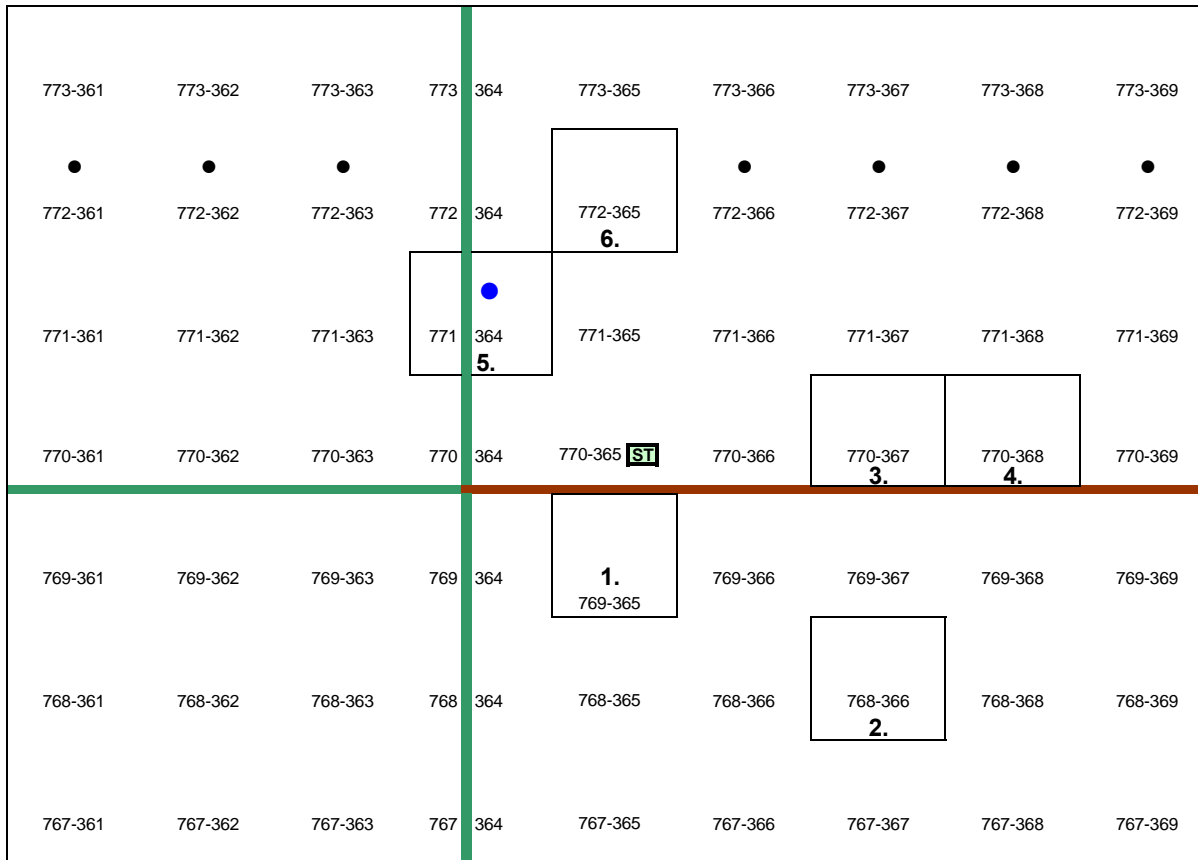

SOIL RESPIRATION STANDPOINTS (PLOTS)

N

Cluster type	
	Alder
●	Oak - wetter type
	Oak - dryer type
	Mixed plots